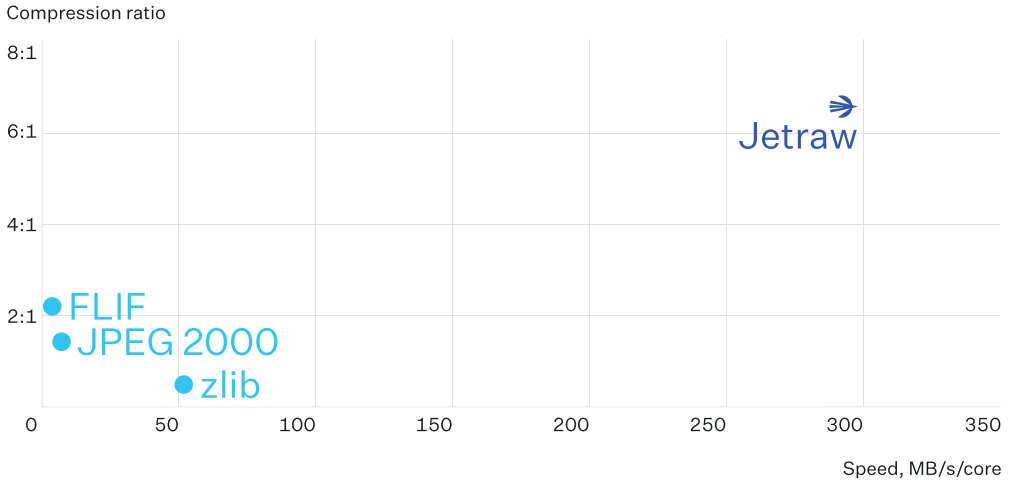

Unparalleled file size, yet full RAW quality

Plug and play or customize for your workflow

COMMAND LINE

Jetraw is a cross platform command line application

SDK, DDL

Flexible: Python, C, C++, Java

UNIVERSAL FORMATS

TIFF, DNG, HDF5, DICOM

USE EVERYWHERE

Fiji, LabView, MatLab, Micromanager

About Dotphoton

Dotphoton is a Swiss software company specialized in image compression solutions for critical applications and AI.

Get free demo

+41 (0) 41 552 50 00
get@dotphoton.com

jetraw.com